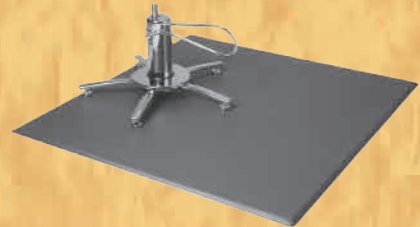

Others follow...
we lead...
in quality,
reliability,
& service.

UNIQUE Runner Mats™

2' WIDE

ID CODE	DIMENSIONS	PRICE
22AF	2' long x 2' wide	\$59
32AF	3' long x 2' wide	\$79
42AF	4' long x 2' wide	\$105
52AF	5' long x 2' wide	\$129
62AF	6' long x 2' wide	\$159
82AF	8' long x 2' wide	\$189